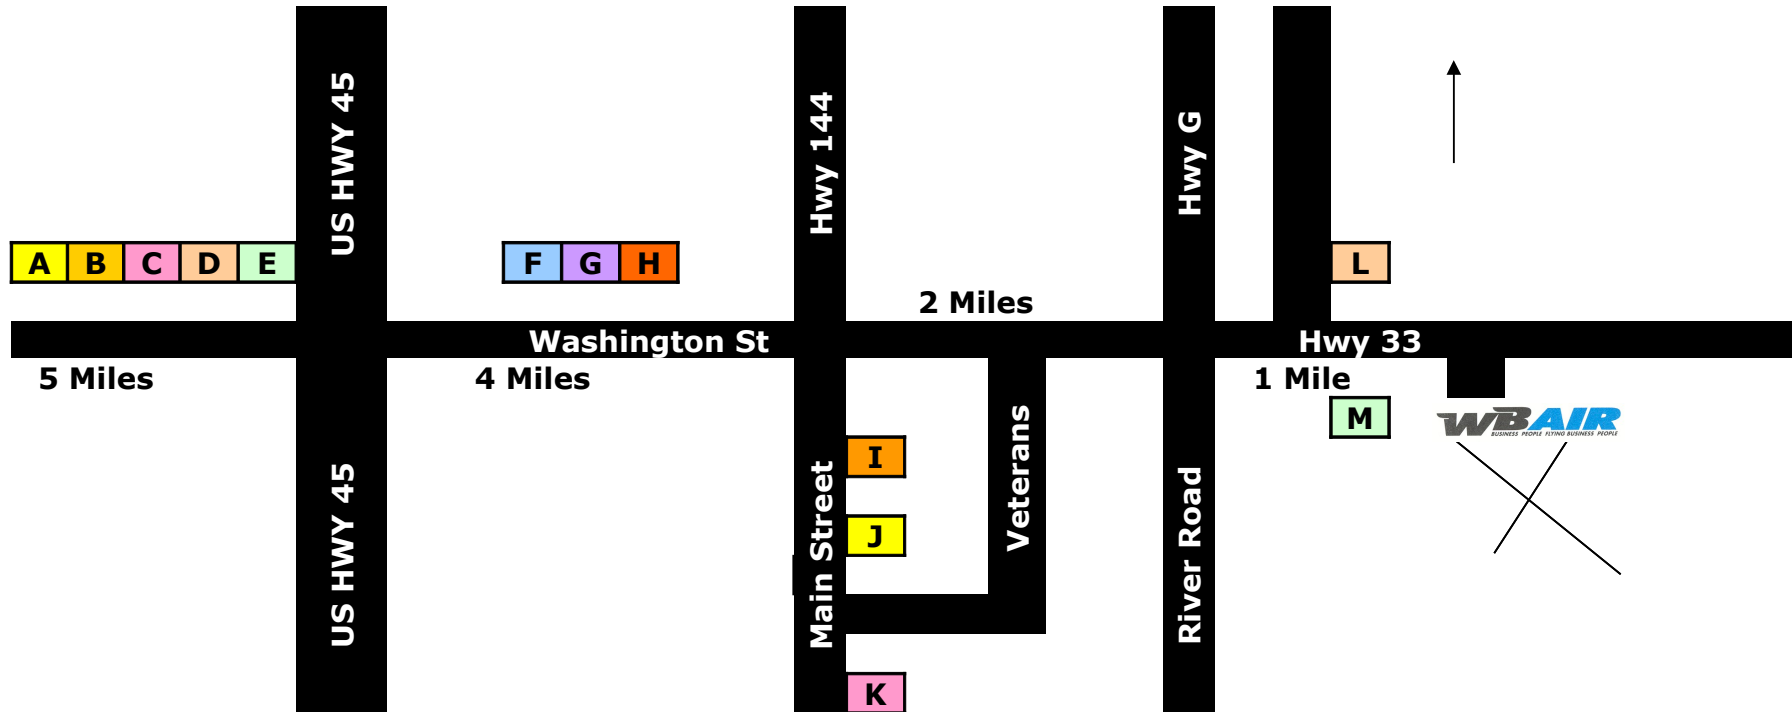

Welcome to West Bend!

Area Dining Options

33 West of 45

- **A** Applebee's
- **B** Perkins
- **C** Dairy Queen
- **D** Culver's Custard
- **E** Cousin's Subs

33 East of 45

- **F** Burger King
- **G** McDonald's
- **H** Pizza Hut

Downtown

- **I** Sal's Pizza
- **J** Januli's Pizzeria & Italian Deli
- **K** Riverside Brewery

Nearby

- **L** Copper Penny
- **M** Subway

Off-Map: 45 & Paradise Rd

- **Buffalo Wild Wings**
- **Wendy's**
- **Noodles and Company**