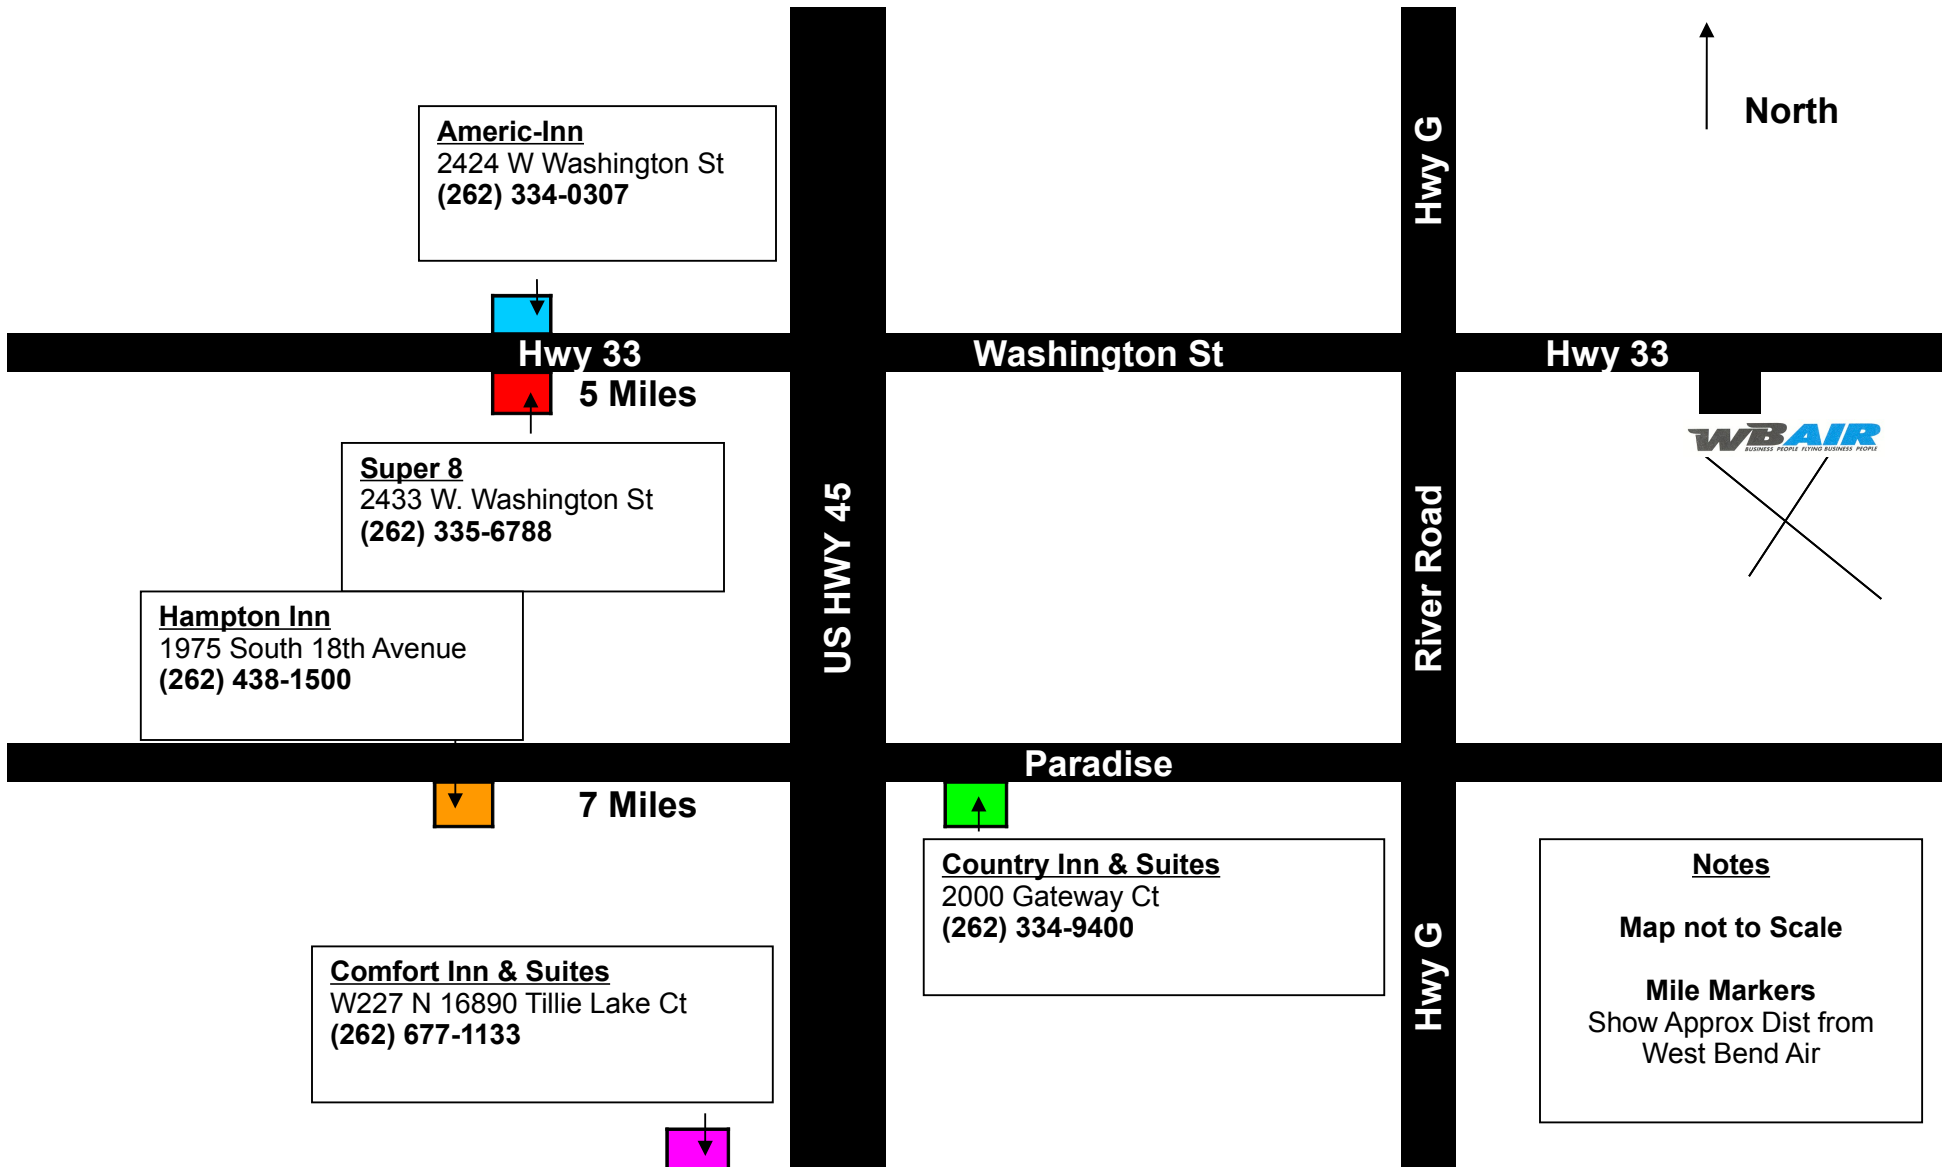

Welcome to West Bend!

Area Hotel Options

Americ-Inn
2424 W Washington St
(262) 334-0307

Hwy 33
5 Miles

Super 8
2433 W. Washington St
(262) 335-6788

Hampton Inn
1975 South 18th Avenue
(262) 438-1500

7 Miles

Comfort Inn & Suites
W227 N 16890 Tillie Lake Ct
(262) 677-1133

Country Inn & Suites
2000 Gateway Ct
(262) 334-9400

Notes
Map not to Scale
Mile Markers
Show Approx Dist from
West Bend Air

Welcome to West Bend!

Area Hotel Options

10 Miles

Hwy 60